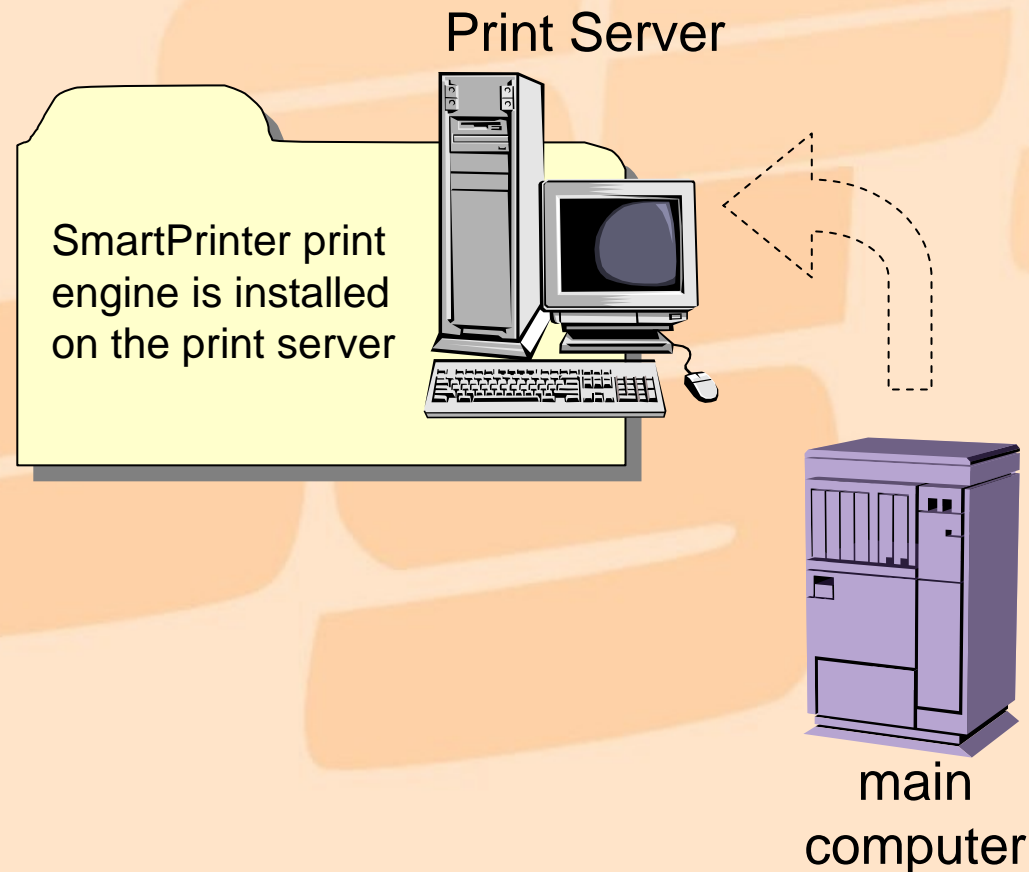

## What is SmartPrinter?

- A server based print engine.
- Performs print management and manipulation.
- Works with any PCL5 printer.
- Receives input data from any source application.

SMART PRINTING SOLUTIONS

**SPS**

# How Does it Work?

**A textual print job is created in the main computer and sent to the print server (instead of to the printer)**

main  
computer

**The print job is received in the print server  
The SmartPrinter software processes it**