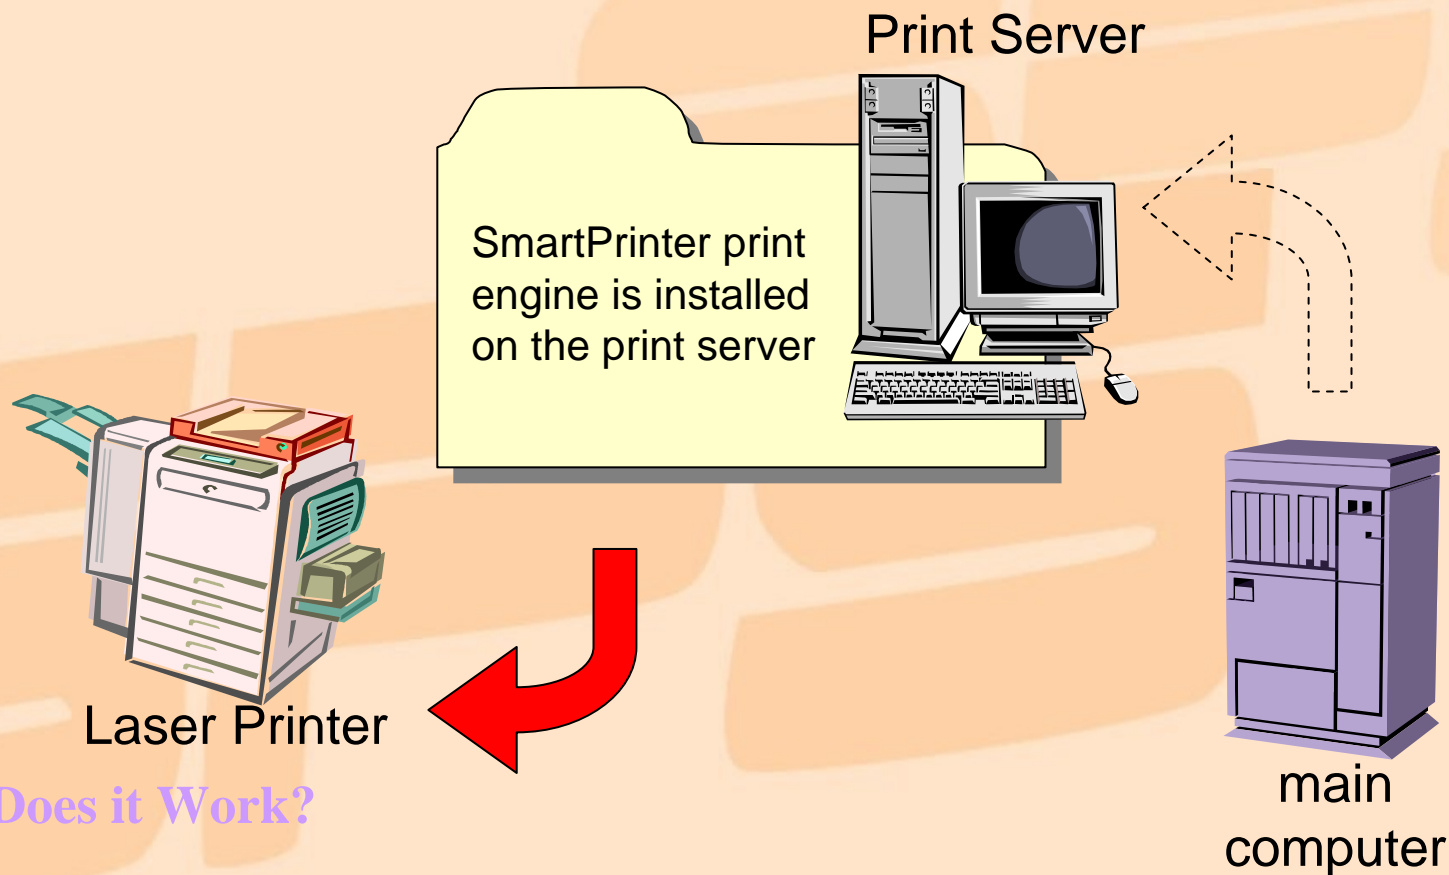

## What is SmartPrinter?

- A server based print engine.
- Performs print management and manipulation.
- Works with any PCL5 printer.
- Receives input data from any source application.

SMART PRINTING SOLUTIONS

# How Does it Work?

**A textual print job is created in the main computer and sent to the print server (instead of to the printer)**

main  
computer

**The print job is received in the print server  
The SmartPrinter software processes it**

## The processed print job is sent to the printer

**A laser quality print job is printed, while exploiting all the printer's capabilities and technology**

SMART PRINTING SOLUTIONS

**SPS**