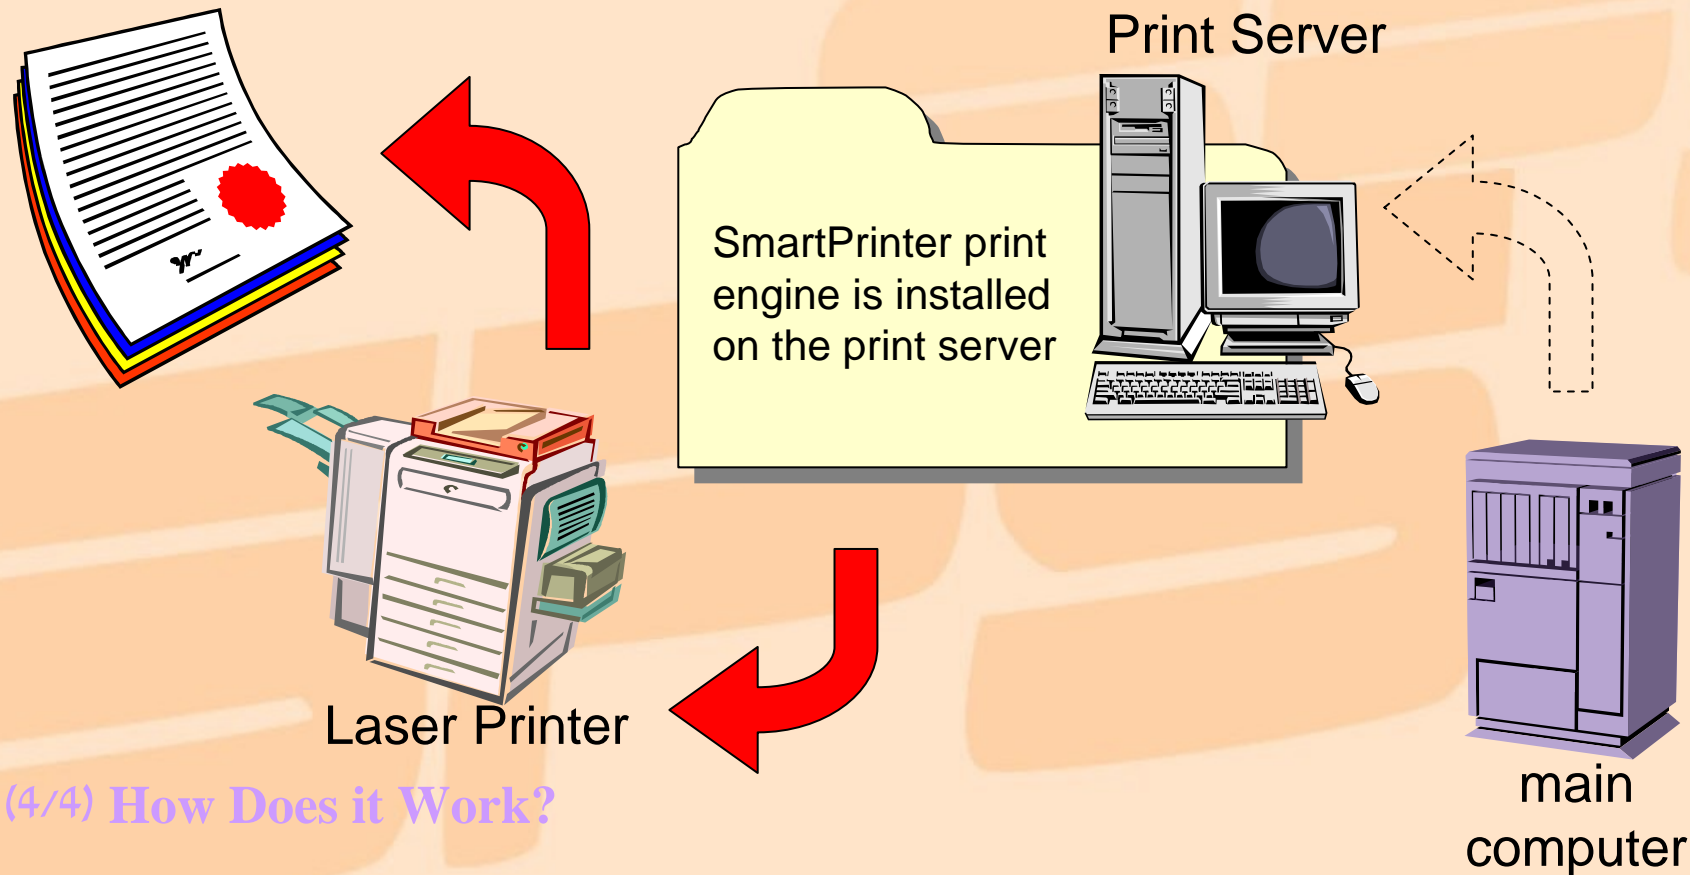

## What is SmartPrinter?

- A server based print engine.
- Performs print management and manipulation.
- Works with any PCL5 printer.
- Receives input data from any source application.

SMART PRINTING SOLUTIONS

# How Does it Work?

**A textual print job is created in the main computer and sent to the print server (instead of to the printer)**

main  
computer

**The print job is received in the print server  
The SmartPrinter software processes it**

## The processed print job is sent to the printer

**A laser quality print job is printed, while exploiting all the printer's capabilities and technology**

SMART PRINTING SOLUTIONS

**SPS**